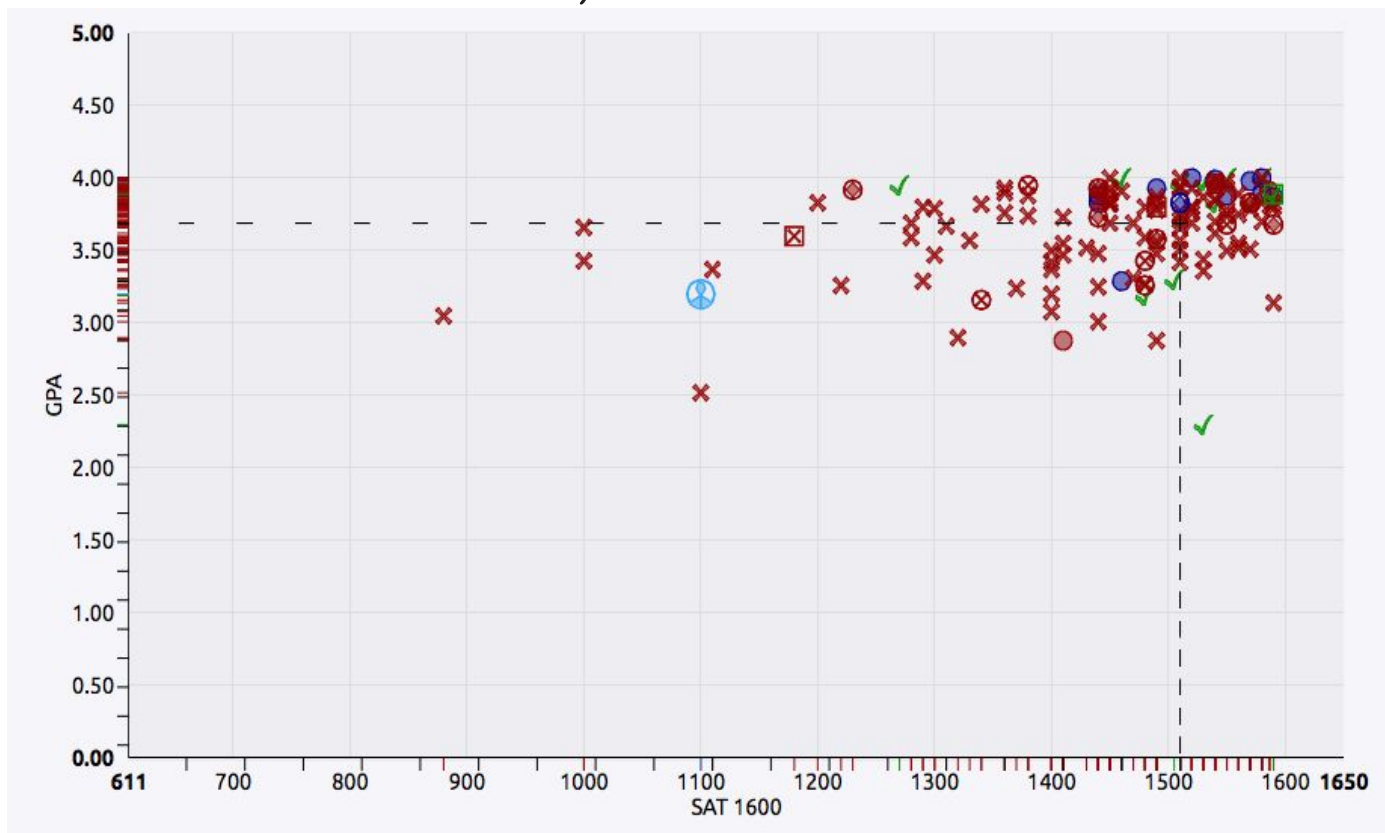

NAVIANCE GRAPH: SAFETY, MATCH OR REACH?