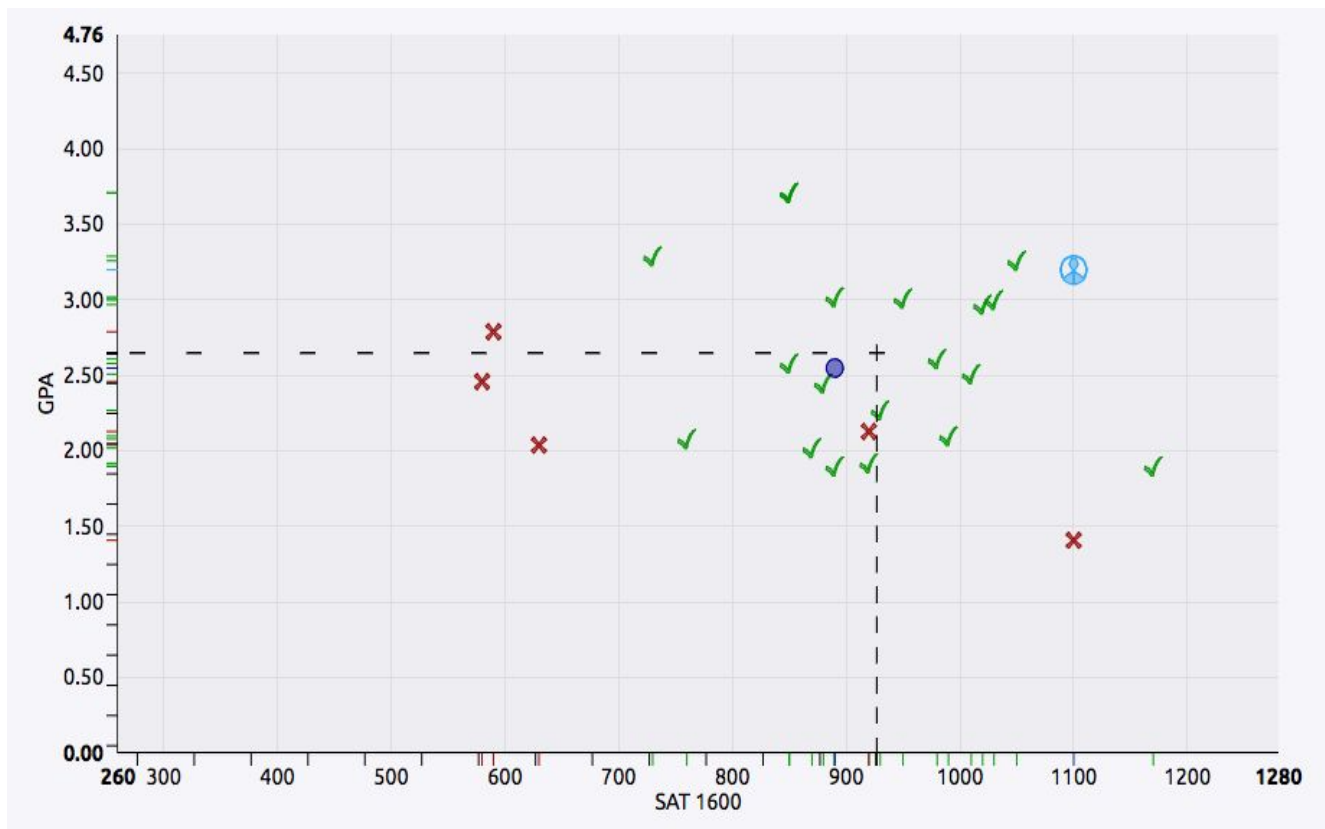

06:00PM

University of Tampa

📍 Virtual Visit (Link available at visit time)

SEPTEMBER

Mon 21

06:40PM

Embry-Riddle Aeronautical University-Daytona Beach

📍 Virtual Visit (Link available at visit time)

SEPTEMBER

Mon 21

07:20PM

Bryn Mawr College

📍 Virtual Visit (Link available at visit time)

APPLY TO 8-10 COLLEGES

SAFETY

MATCH

REACH

NAVIANCE GRAPH: SAFETY, MATCH OR REACH?

NAVIANCE GRAPH: SAFETY, MATCH OR REACH?

NAVIANCE GRAPH: SAFETY, MATCH OR REACH?

UNIVERSITY OF MAINE

NEW YORK UNIVERSITY

UMASS AMHERST UPDATE

Early Action Admit Rates