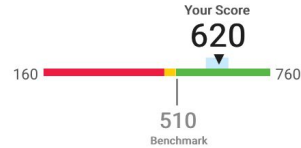

You scored higher than or equal to 97% of students.

Section Scores

Score Key ● ● ● ● [v](#)

Your Evidence-Based Reading and Writing Score [?](#)

✔ Your score shows that you're on track to be ready for college.

■ Your Score Range: 660-720

99th You are in the **99th** percentile [?](#)

Your Math Score [?](#)

✔ Your score shows that you're on track to be ready for college.

■ Your Score Range: 590-650

92nd You are in the **92nd** percentile [?](#)